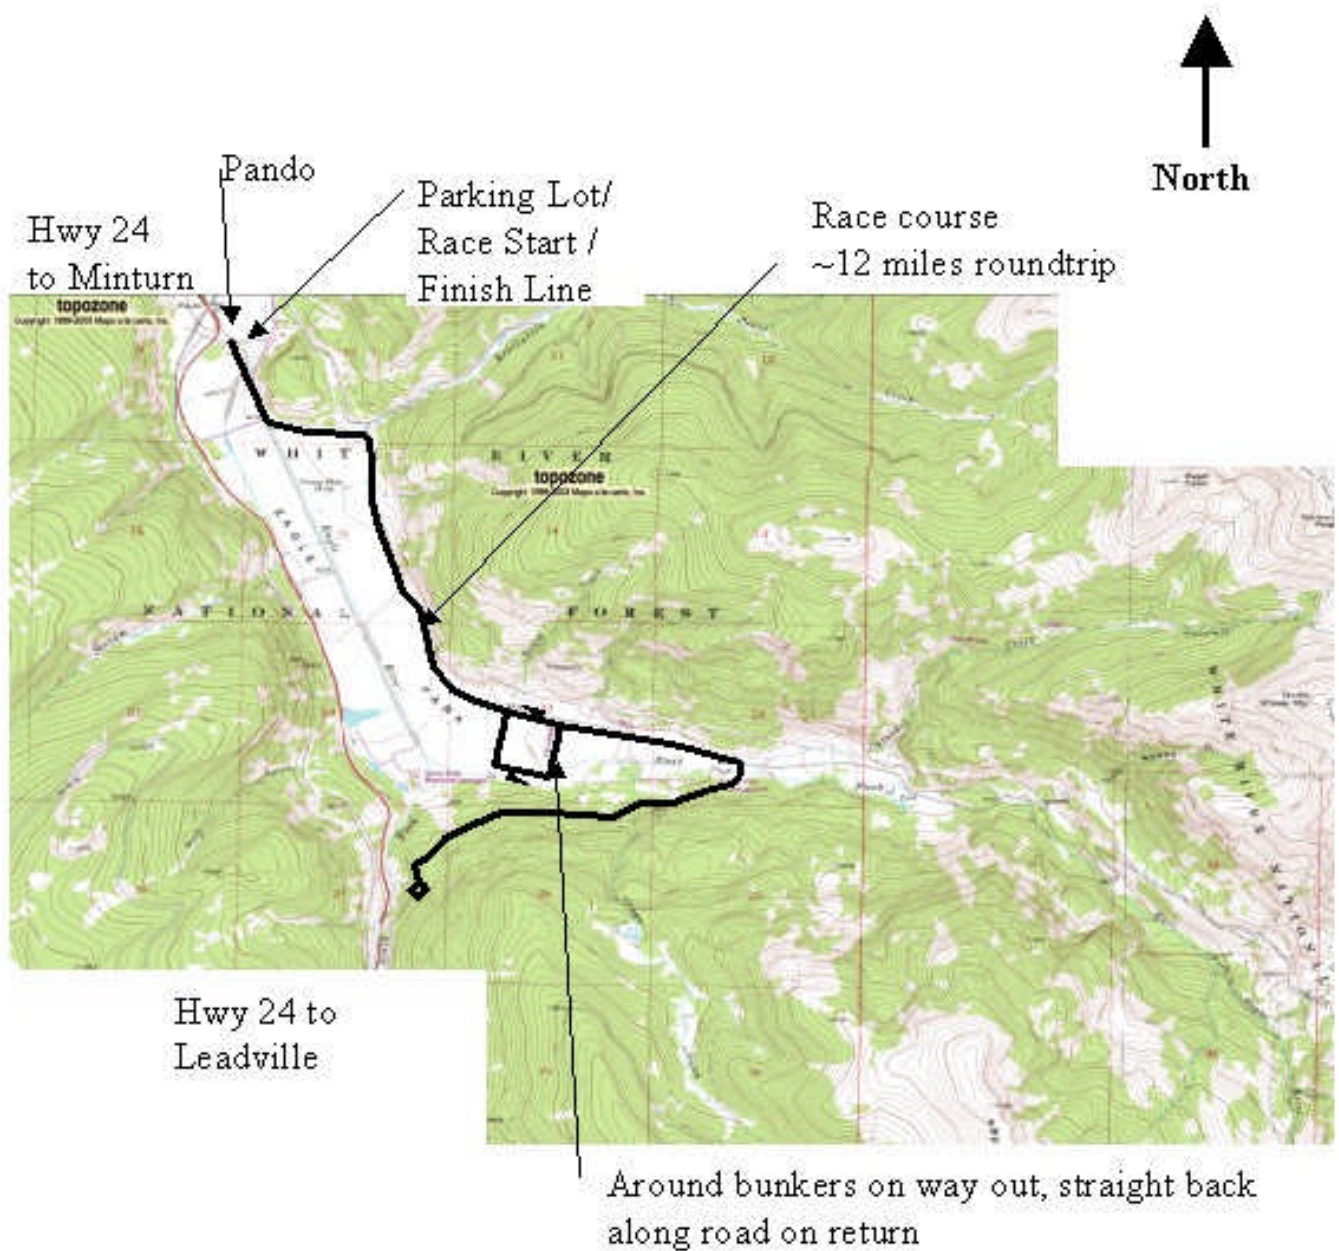

Minturn, exit 171 off I-70, ~100 miles from Denver

Hwy 24

**RACE SITE!**

Ski Cooper Ski Area

Leadville  
(Lodging, restaurants, etc)

Road to Vail

Parking Lot/  
Race Start /  
Finish Line

4 mile trail - Turnaround

7 mile trail trunaround

Road to Leadville

**CMM Camp Hale Skills Challenge Course**  
**Dec 17&18, 2005**  
**4- and 7- mile courses**

**CMM Camp Hale Skills Challenge Course**  
**Dec 17&18, 2005**  
**12- mile course**