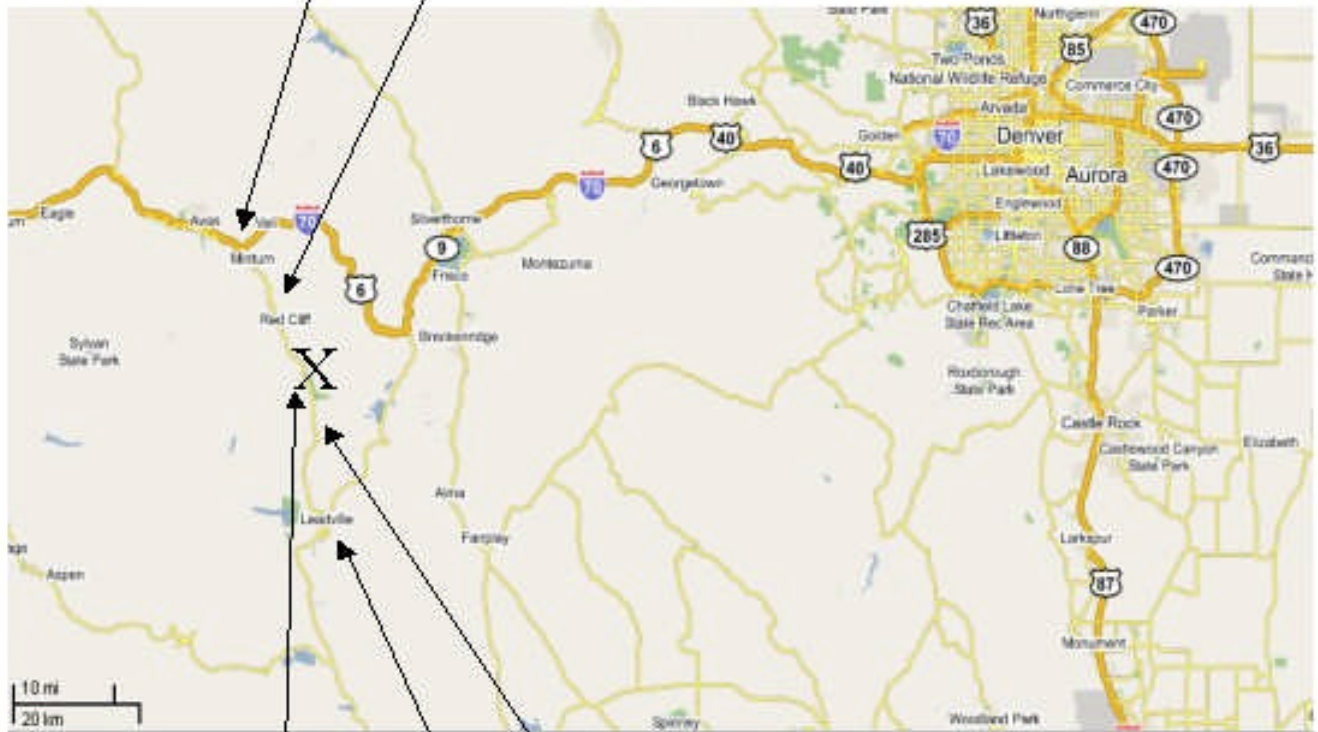

Minturn, exit 171 off I-70, ~100 miles from Denver

Hwy 24

**RACE SITE!**

Ski Cooper Ski Area

Leadville  
(Lodging, restaurants, etc)

Road to Vail

Parking Lot/  
Race Start /  
Finish Line

4 mile trail - Turnaround

7 mile trail trunaround

Road to Leadville

**CMM Camp Hale Skills Challenge Course**  
**Dec 17&18, 2005**  
**4- and 7- mile courses**

**CMM Camp Hale Skills Challenge Course**  
**Dec 17&18, 2005**  
**12- mile course**